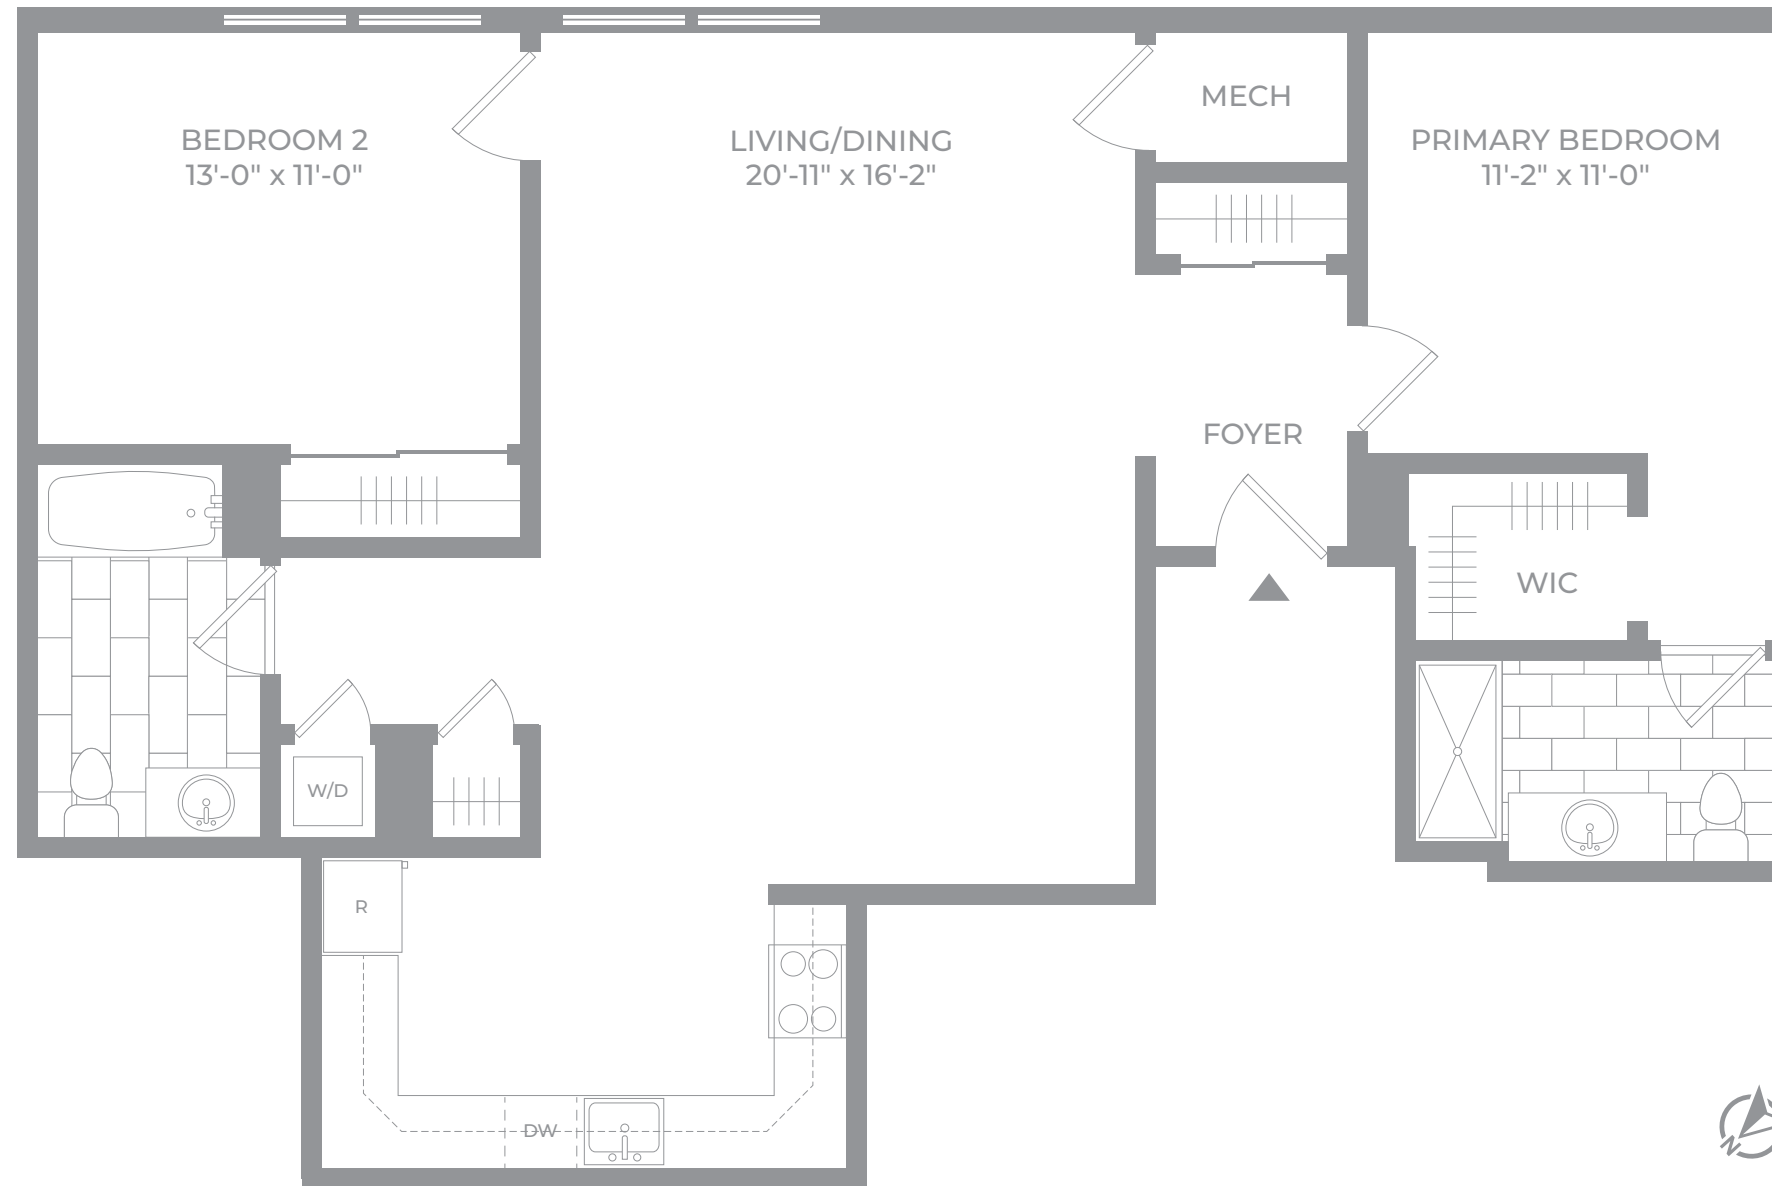

Residence 501

2 BEDROOM • 2 BATH • FLOOR 5

E. 22ND STREET

NOTES:

Floor plans are artists' renderings. All dimensions are approximate. Actual product and specifications may vary in dimension or detail. Not all features are available in every rental home.