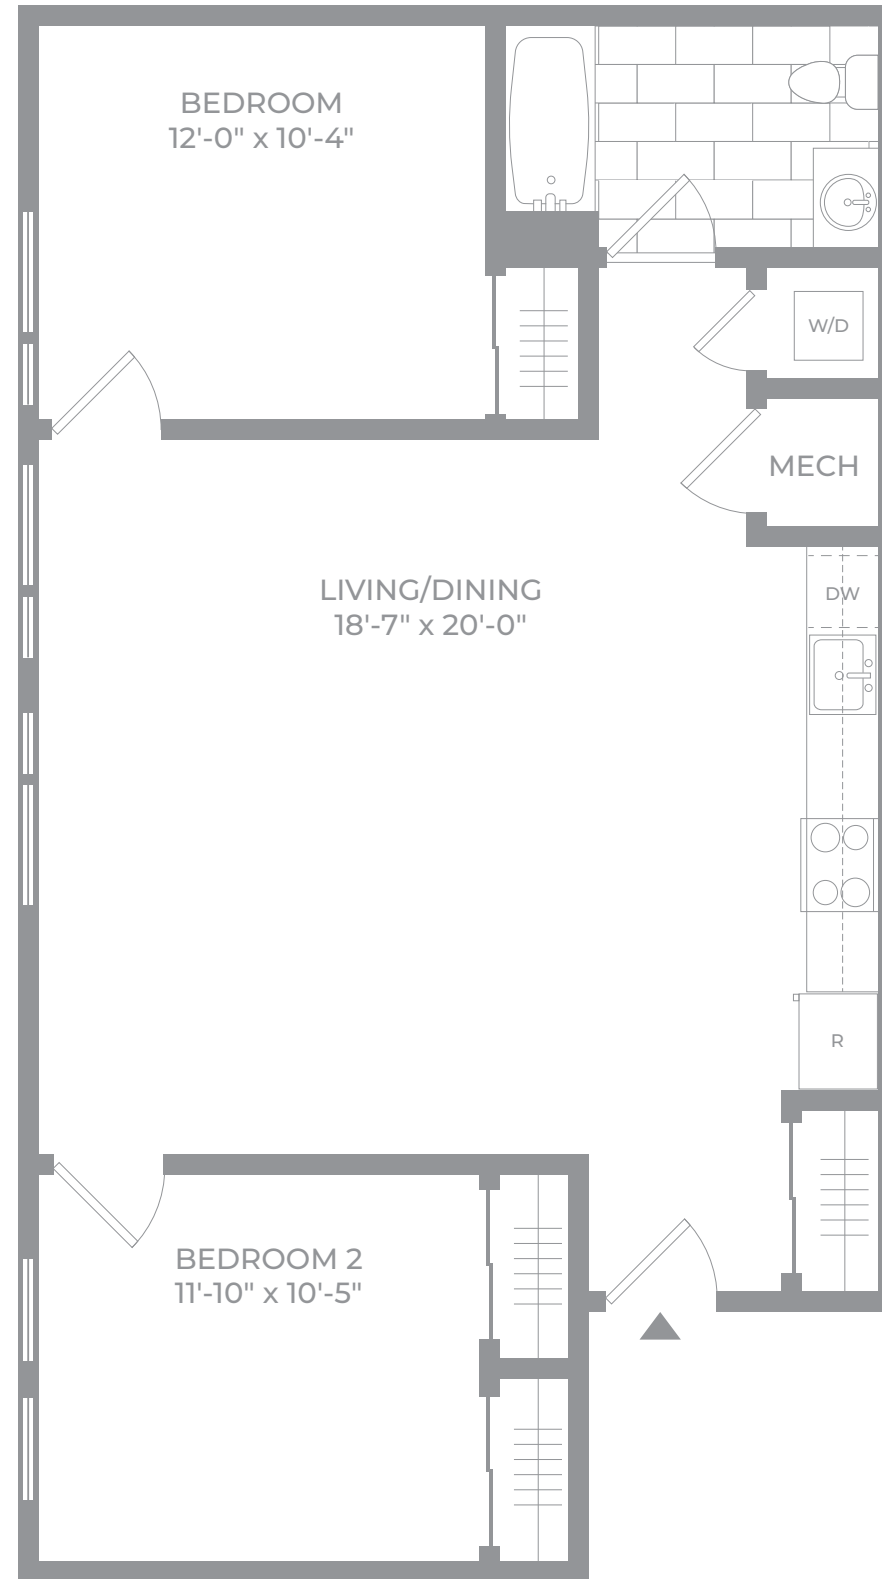

CHURCH LANE

Residence 402

2 BEDROOM • 1 BATH • FLOOR 4

E. 22ND STREET

NOTES:

Floor plans are artists' renderings. All dimensions are approximate. Actual product and specifications may vary in dimension or detail. Not all features are available in every rental home.