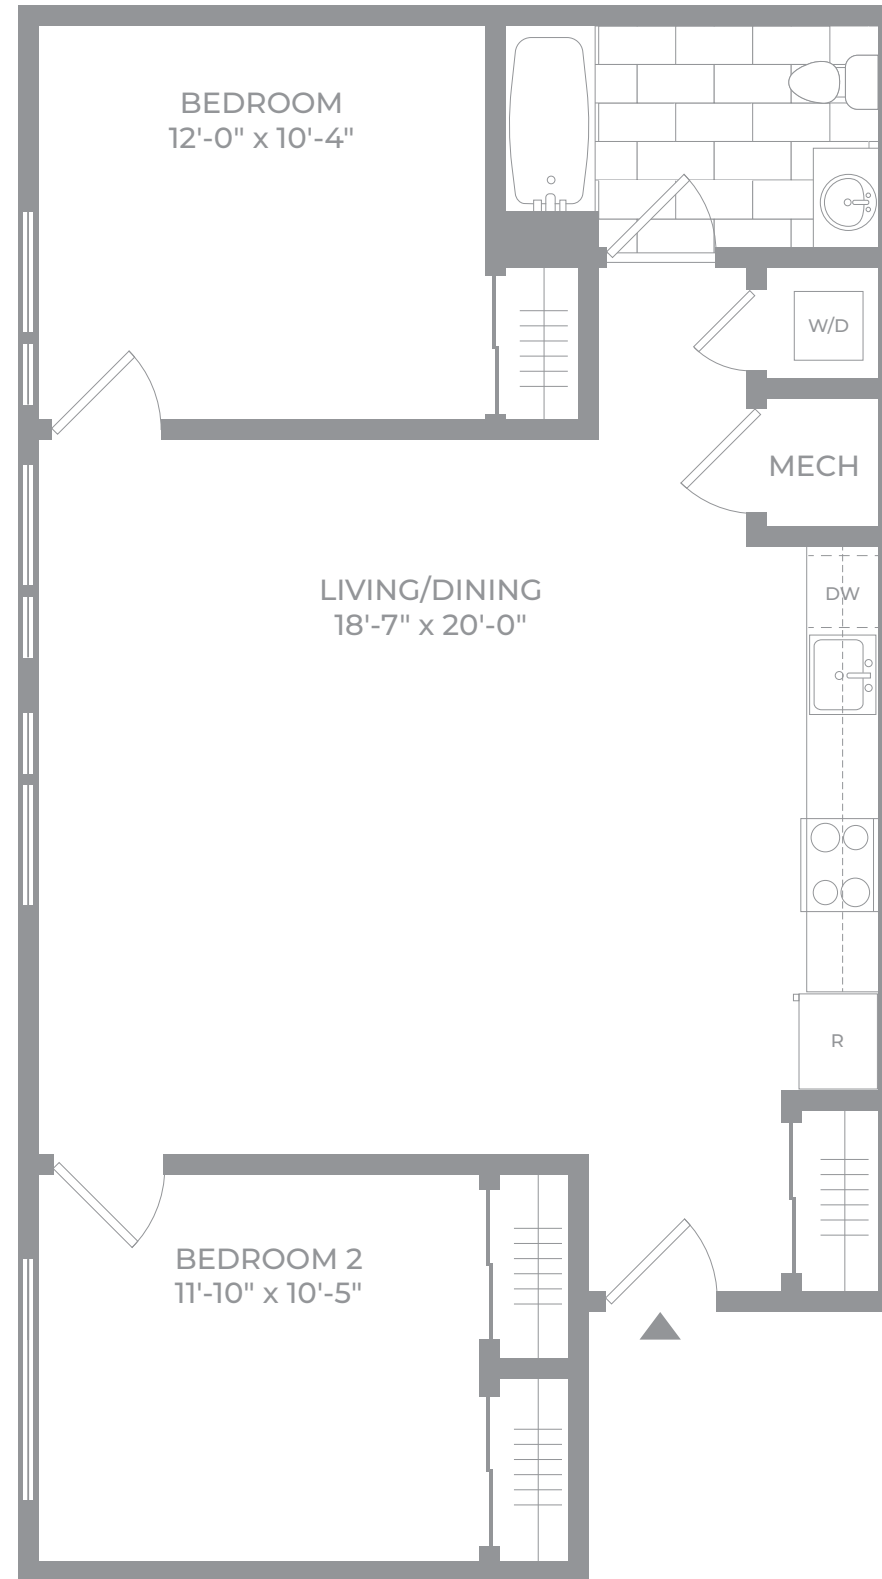

# Residence 302

2 BEDROOM • 1 BATH • FLOOR 3

E. 22ND STREET

---

Floor plans are artists' renderings. All dimensions are approximate. Actual product and specifications may vary in dimension or detail. Not all features are available in every rental home.

[TheDylanNJ.com](http://TheDylanNJ.com)