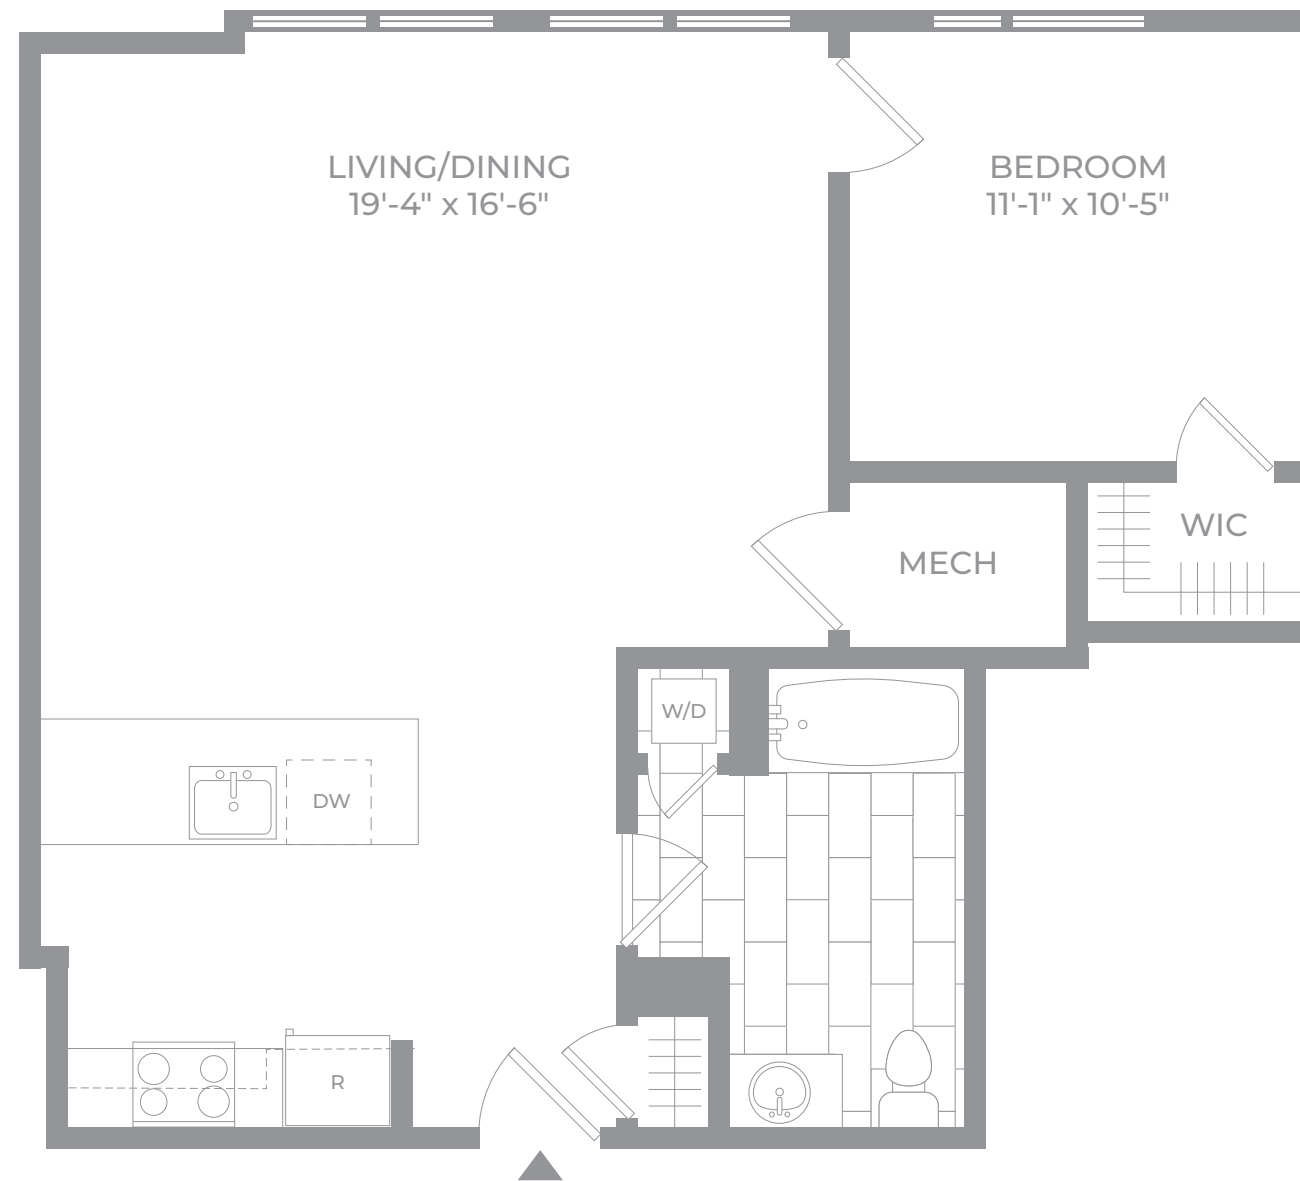

# Residences 206, 306, 406

1 BEDROOM • 1 BATH • FLOORS 2,3,4

CHURCH LANE

NOTES:

---

---

---

---

---

---

---

Floor plans are artists' renderings. All dimensions are approximate. Actual product and specifications may vary in dimension or detail. Not all features are available in every rental home.

[TheDylanNJ.com](http://TheDylanNJ.com)