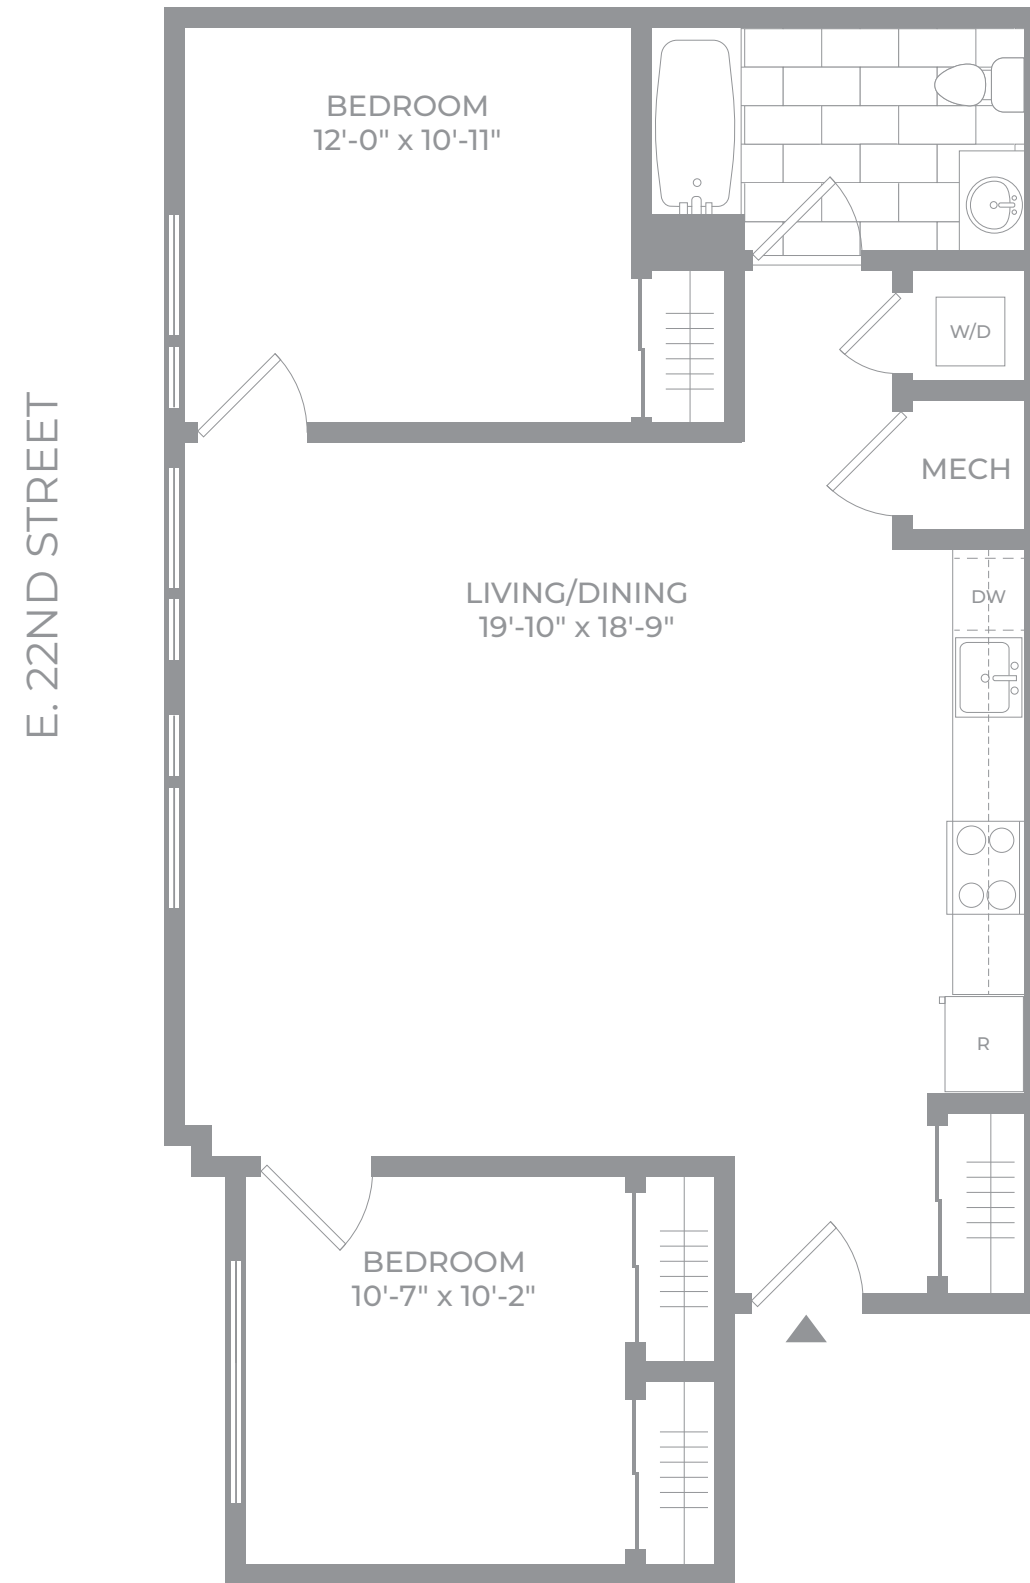

CHURCH LANE

Residence 202

2 BEDROOM • 1 BATH • FLOOR 2

NOTES:

Floor plans are artists' renderings. All dimensions are approximate. Actual product and specifications may vary in dimension or detail. Not all features are available in every rental home.