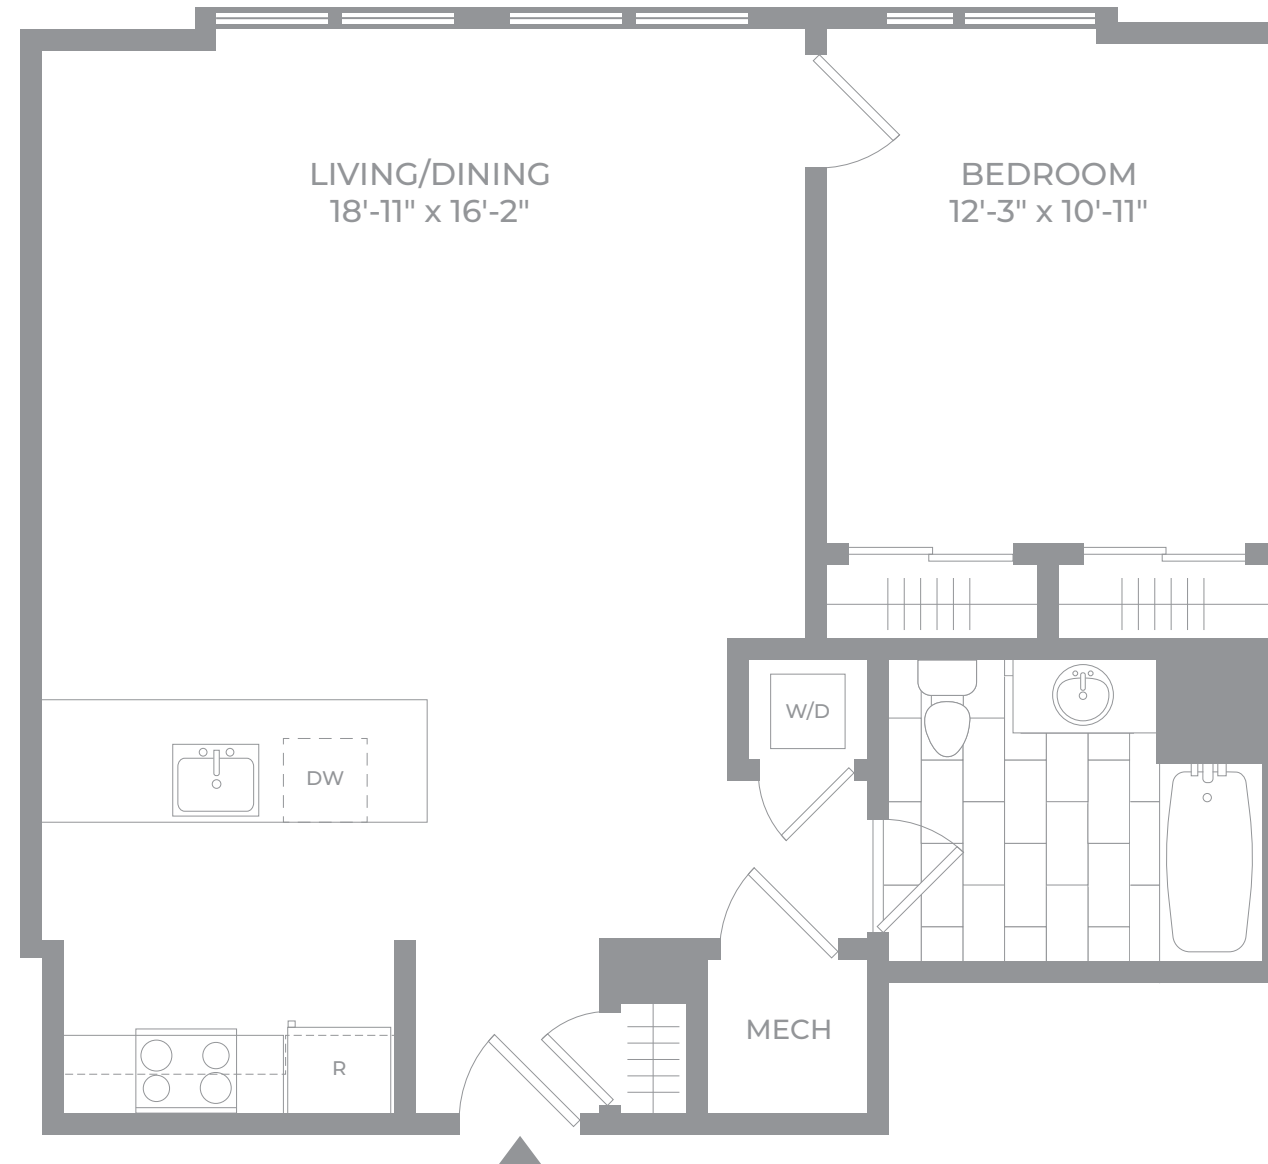

Residence 104

1 BEDROOM • 1 BATH • FLOOR 1

CHURCH LANE

NOTES:

Floor plans are artists' renderings. All dimensions are approximate. Actual product and specifications may vary in dimension or detail. Not all features are available in every rental home.