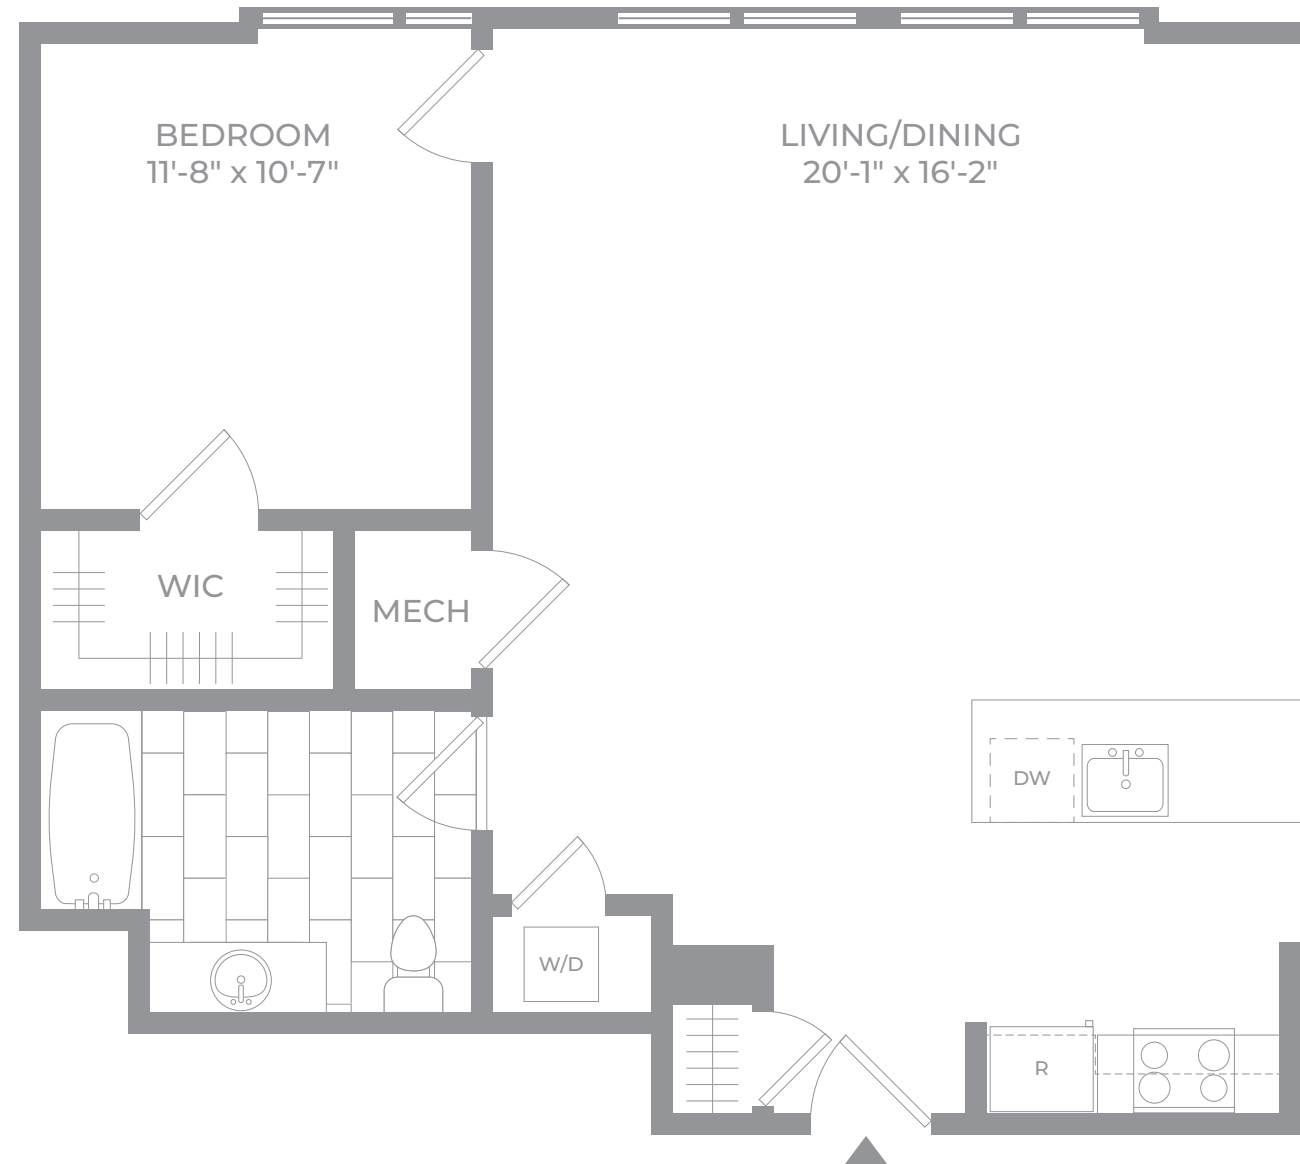

# Residence 103

1 BEDROOM • 1 BATH • FLOOR 1

CHURCH LANE

---

Floor plans are artists' renderings. All dimensions are approximate. Actual product and specifications may vary in dimension or detail. Not all features are available in every rental home.

[TheDylanNJ.com](http://TheDylanNJ.com)