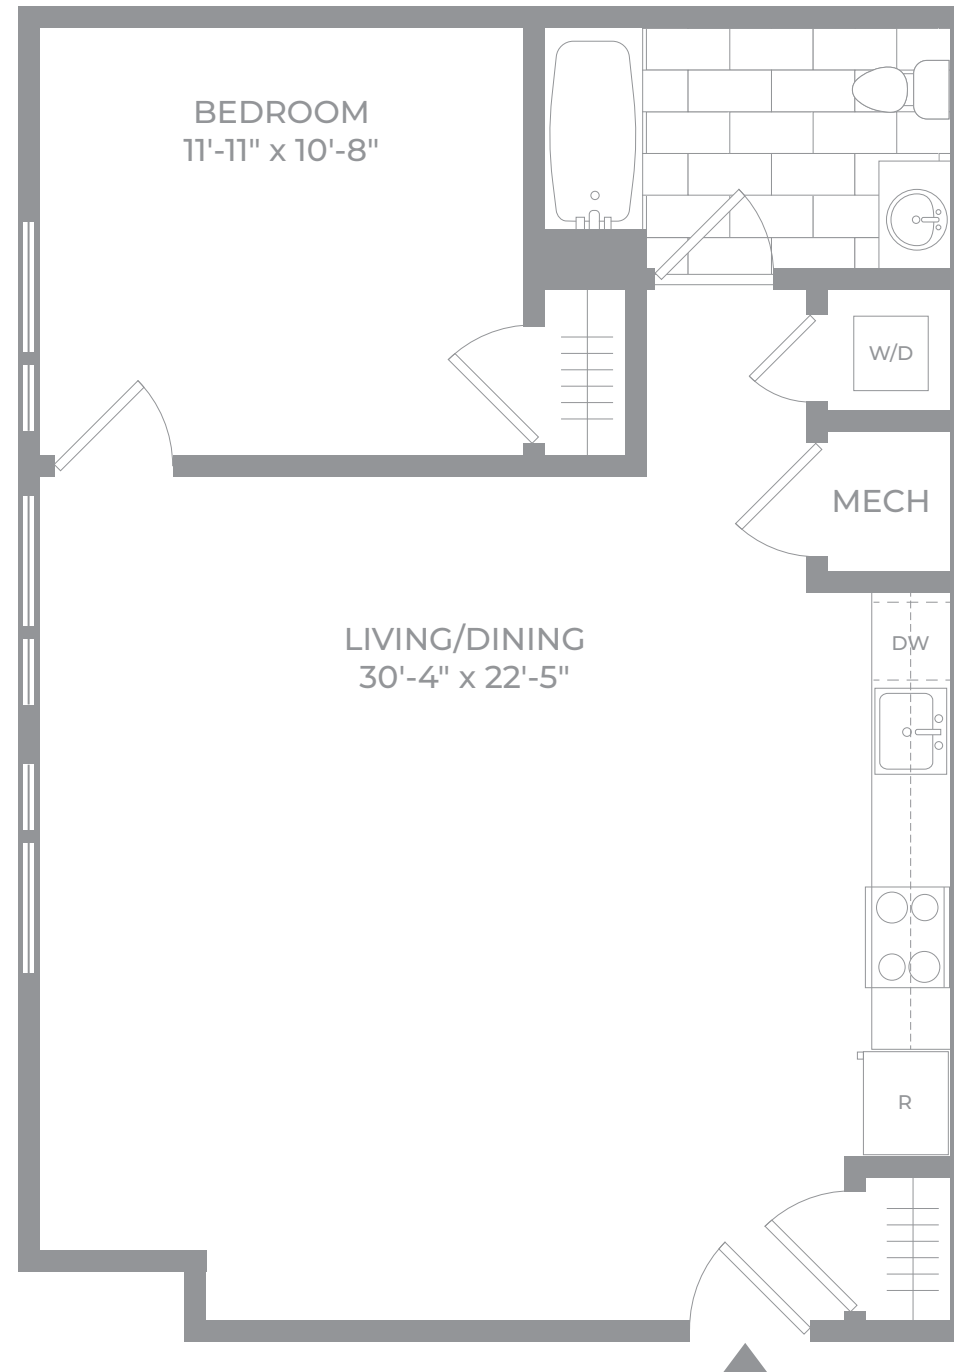

# Residence 102

1 BEDROOM • 1 BATH • FLOOR 1

CHURCH LANE

E. 22ND STREET

---

Floor plans are artists' renderings. All dimensions are approximate. Actual product and specifications may vary in dimension or detail. Not all features are available in every rental home.

[TheDylanNJ.com](http://TheDylanNJ.com)