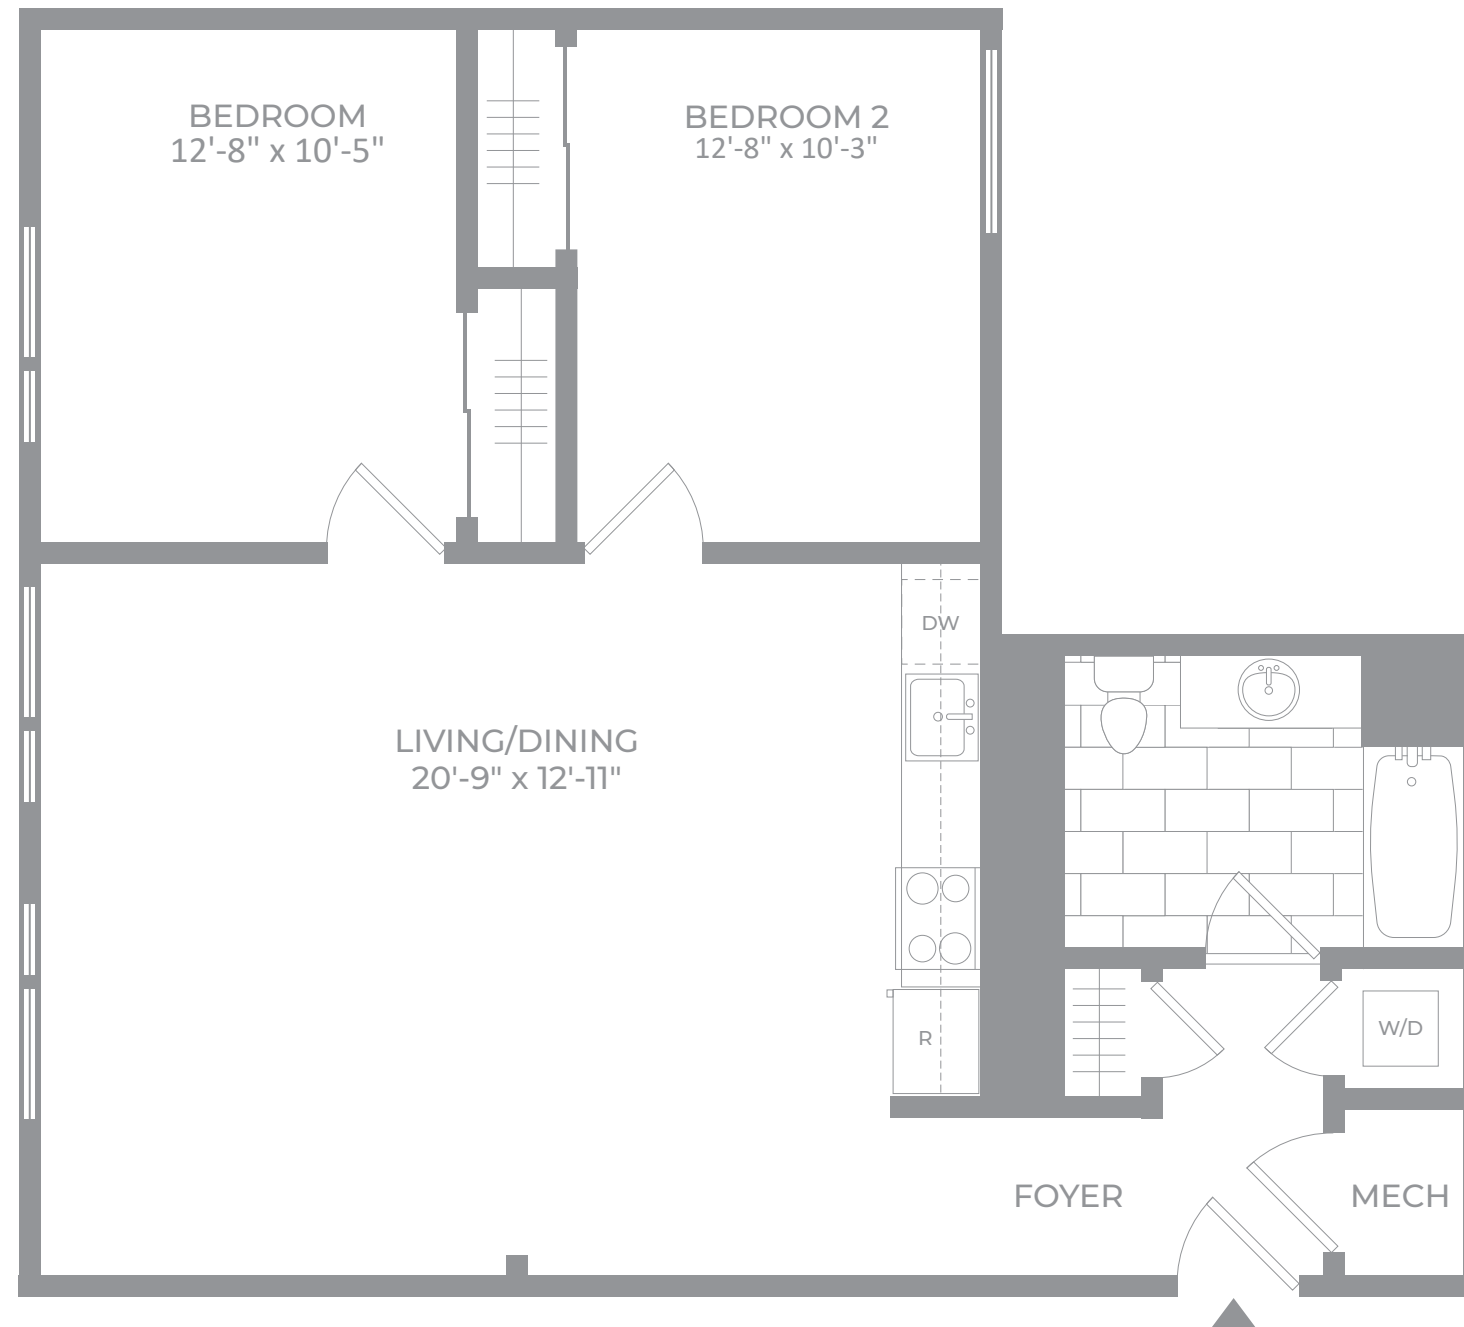

# Residences 307

2 BEDROOM • 1 BATH • FLOOR 3

---

Floor plans are artists' renderings. All dimensions are approximate. Actual product and specifications may vary in dimension or detail. Not all features are available in every rental home.

[TheDylanNJ.com](http://TheDylanNJ.com)